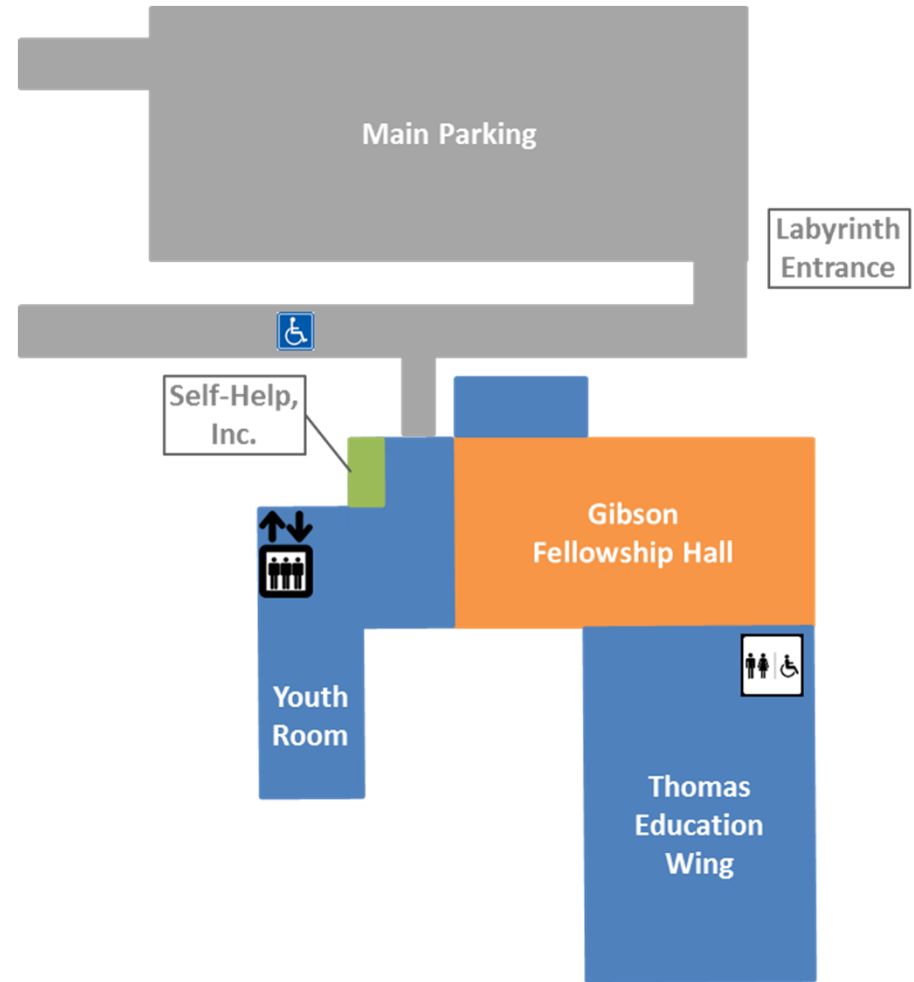

Campus Map

Main and Office Levels

Lower Level

Bethlehem Evangelical Lutheran Church
2390 North Road, Los Alamos