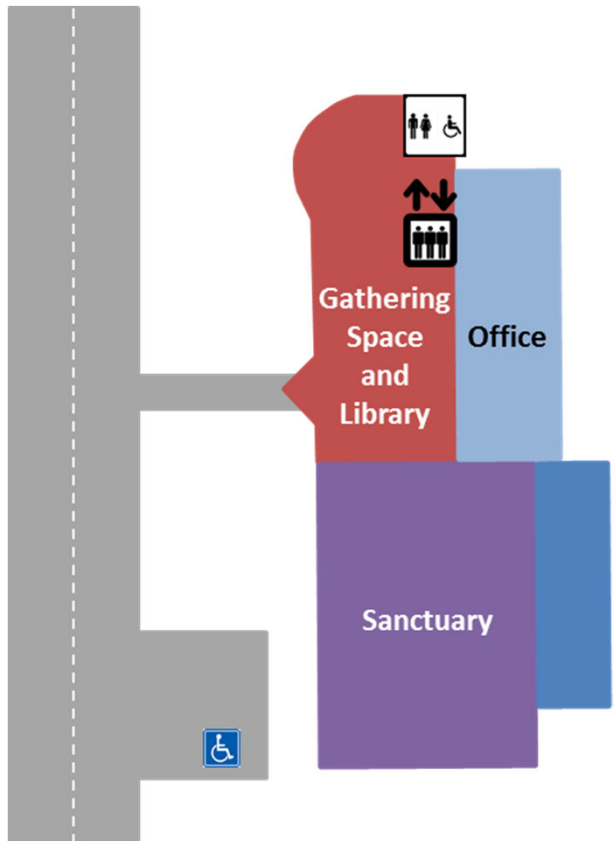

Campus Map

Main and Office Levels

Lower Level

Bethlehem Evangelical Lutheran Church
2390 North Road, Los Alamos